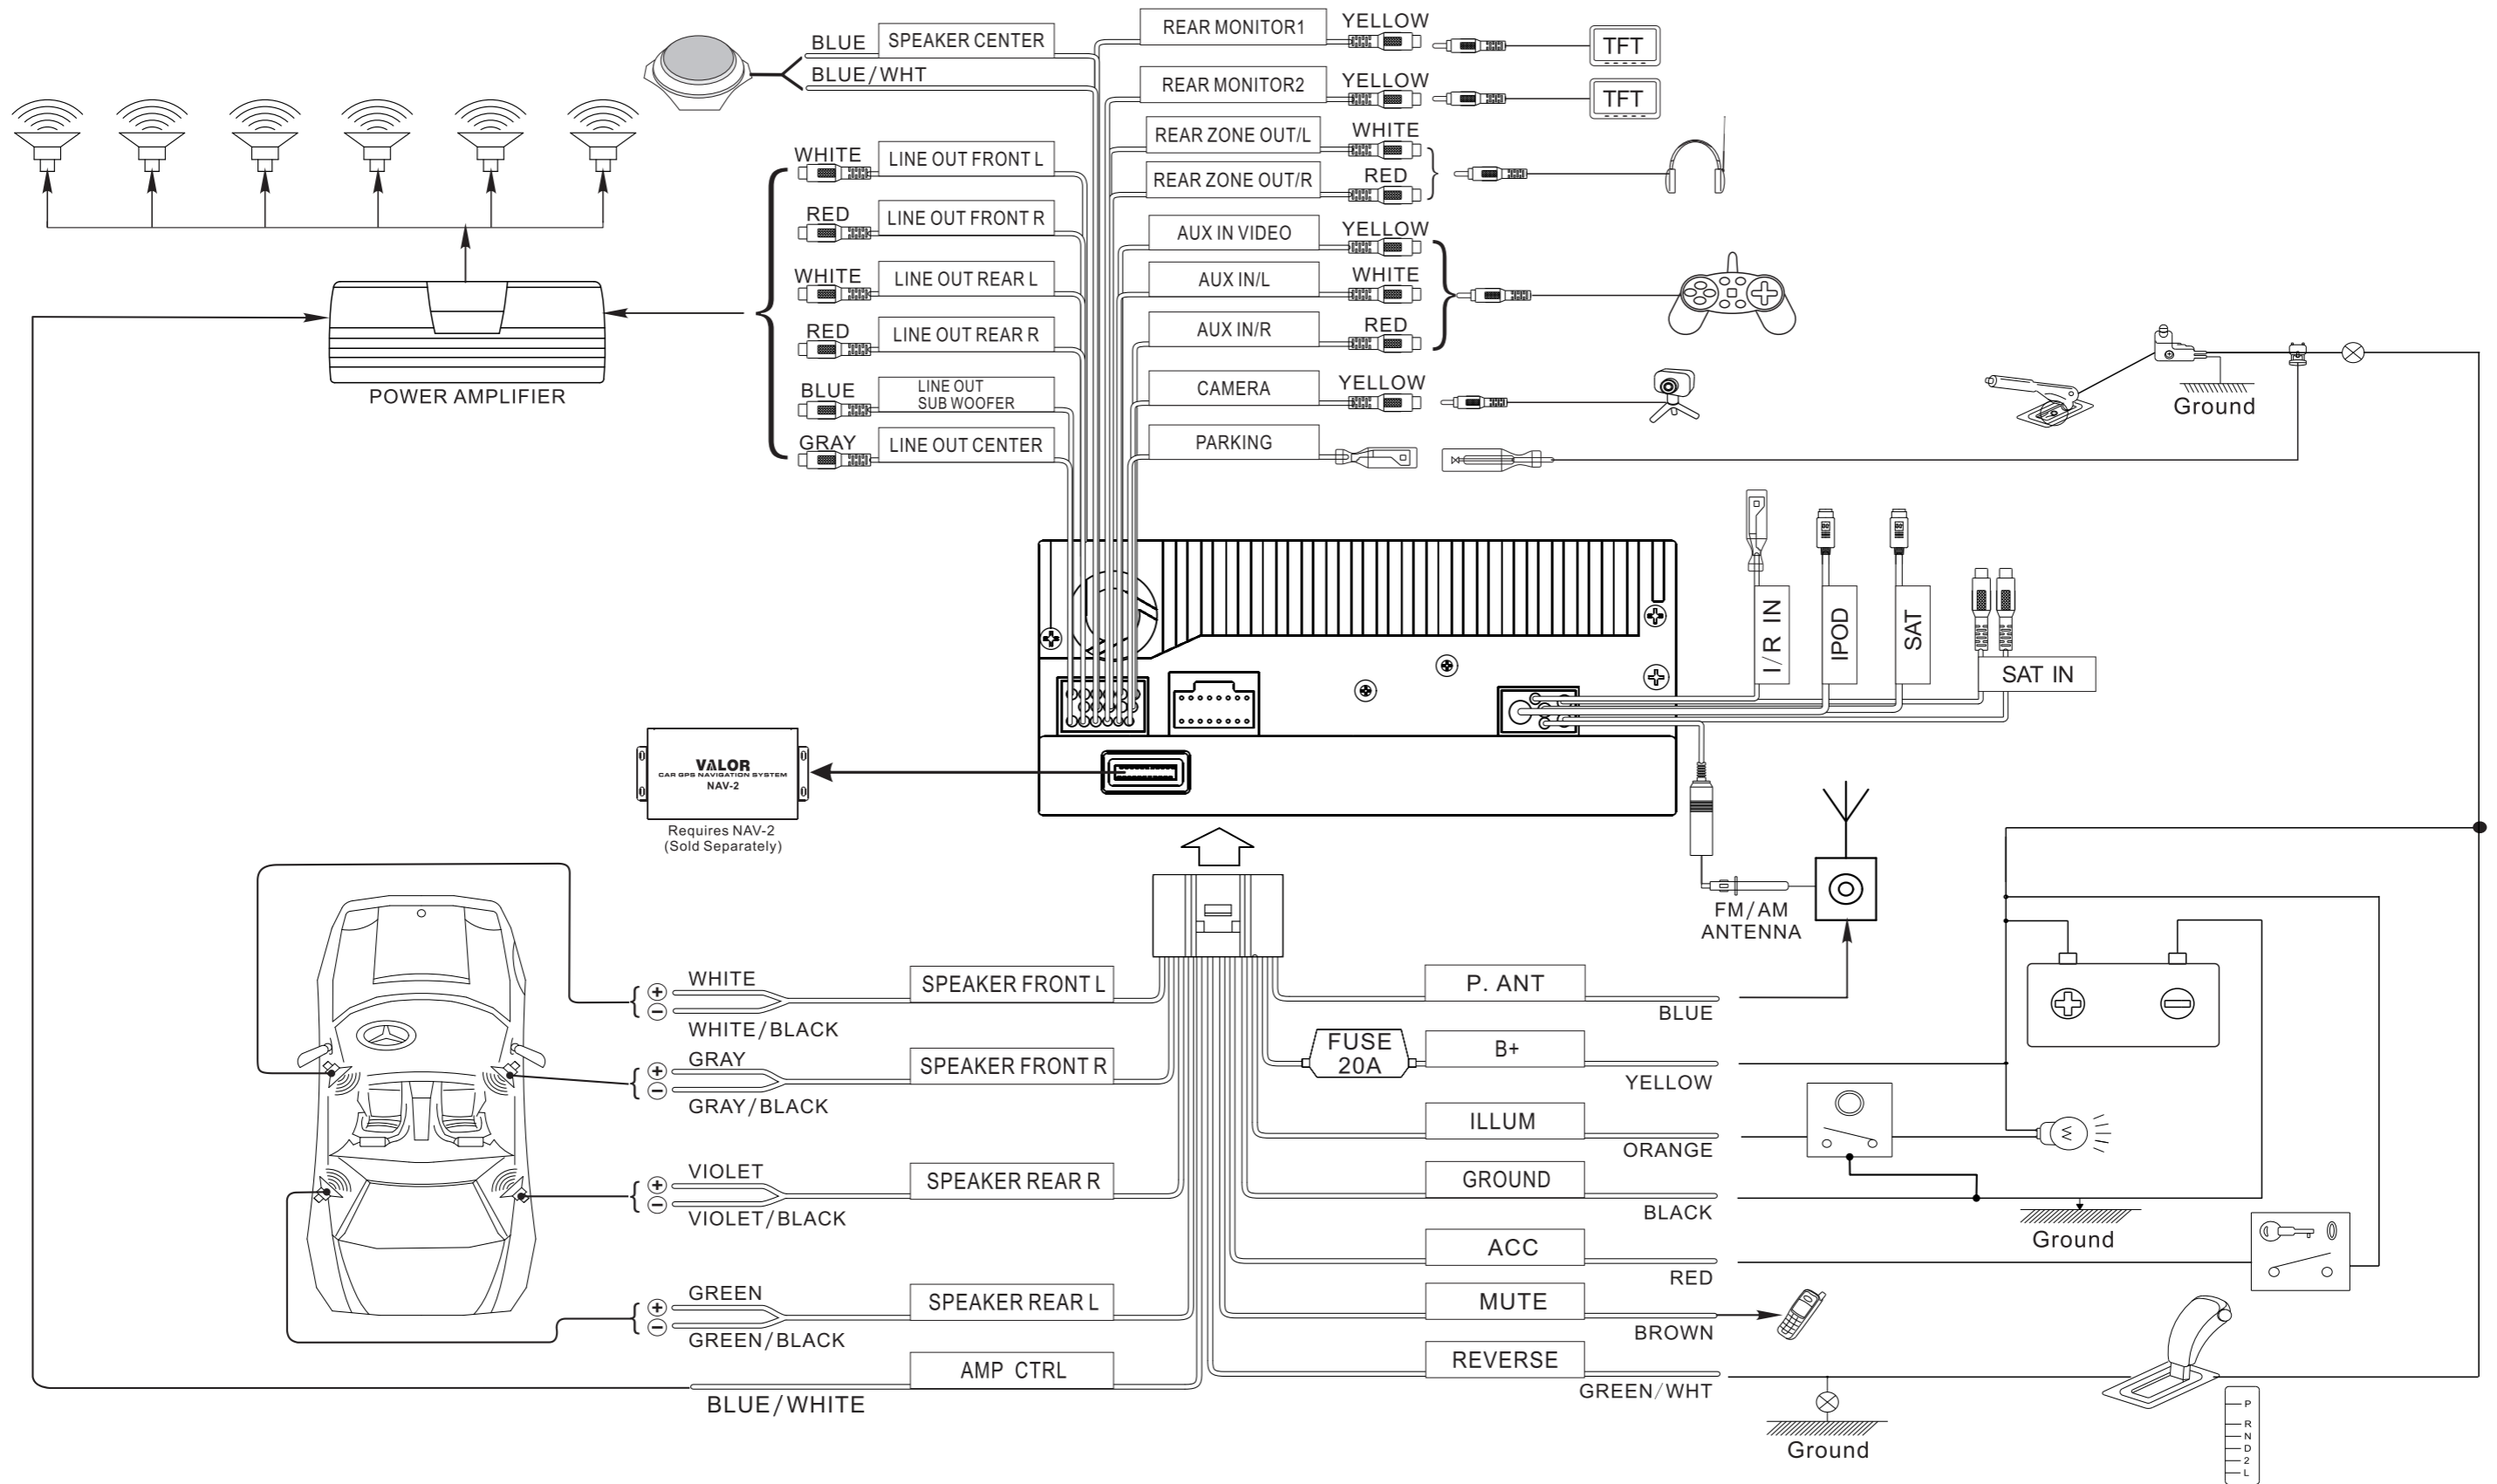

# DTS-660W Multimedia Receiver Wiring Diagram

**WARNING:** Incorrect wiring can cause damage to your equipment and vehicle. Installation by an experienced technician is recommended.