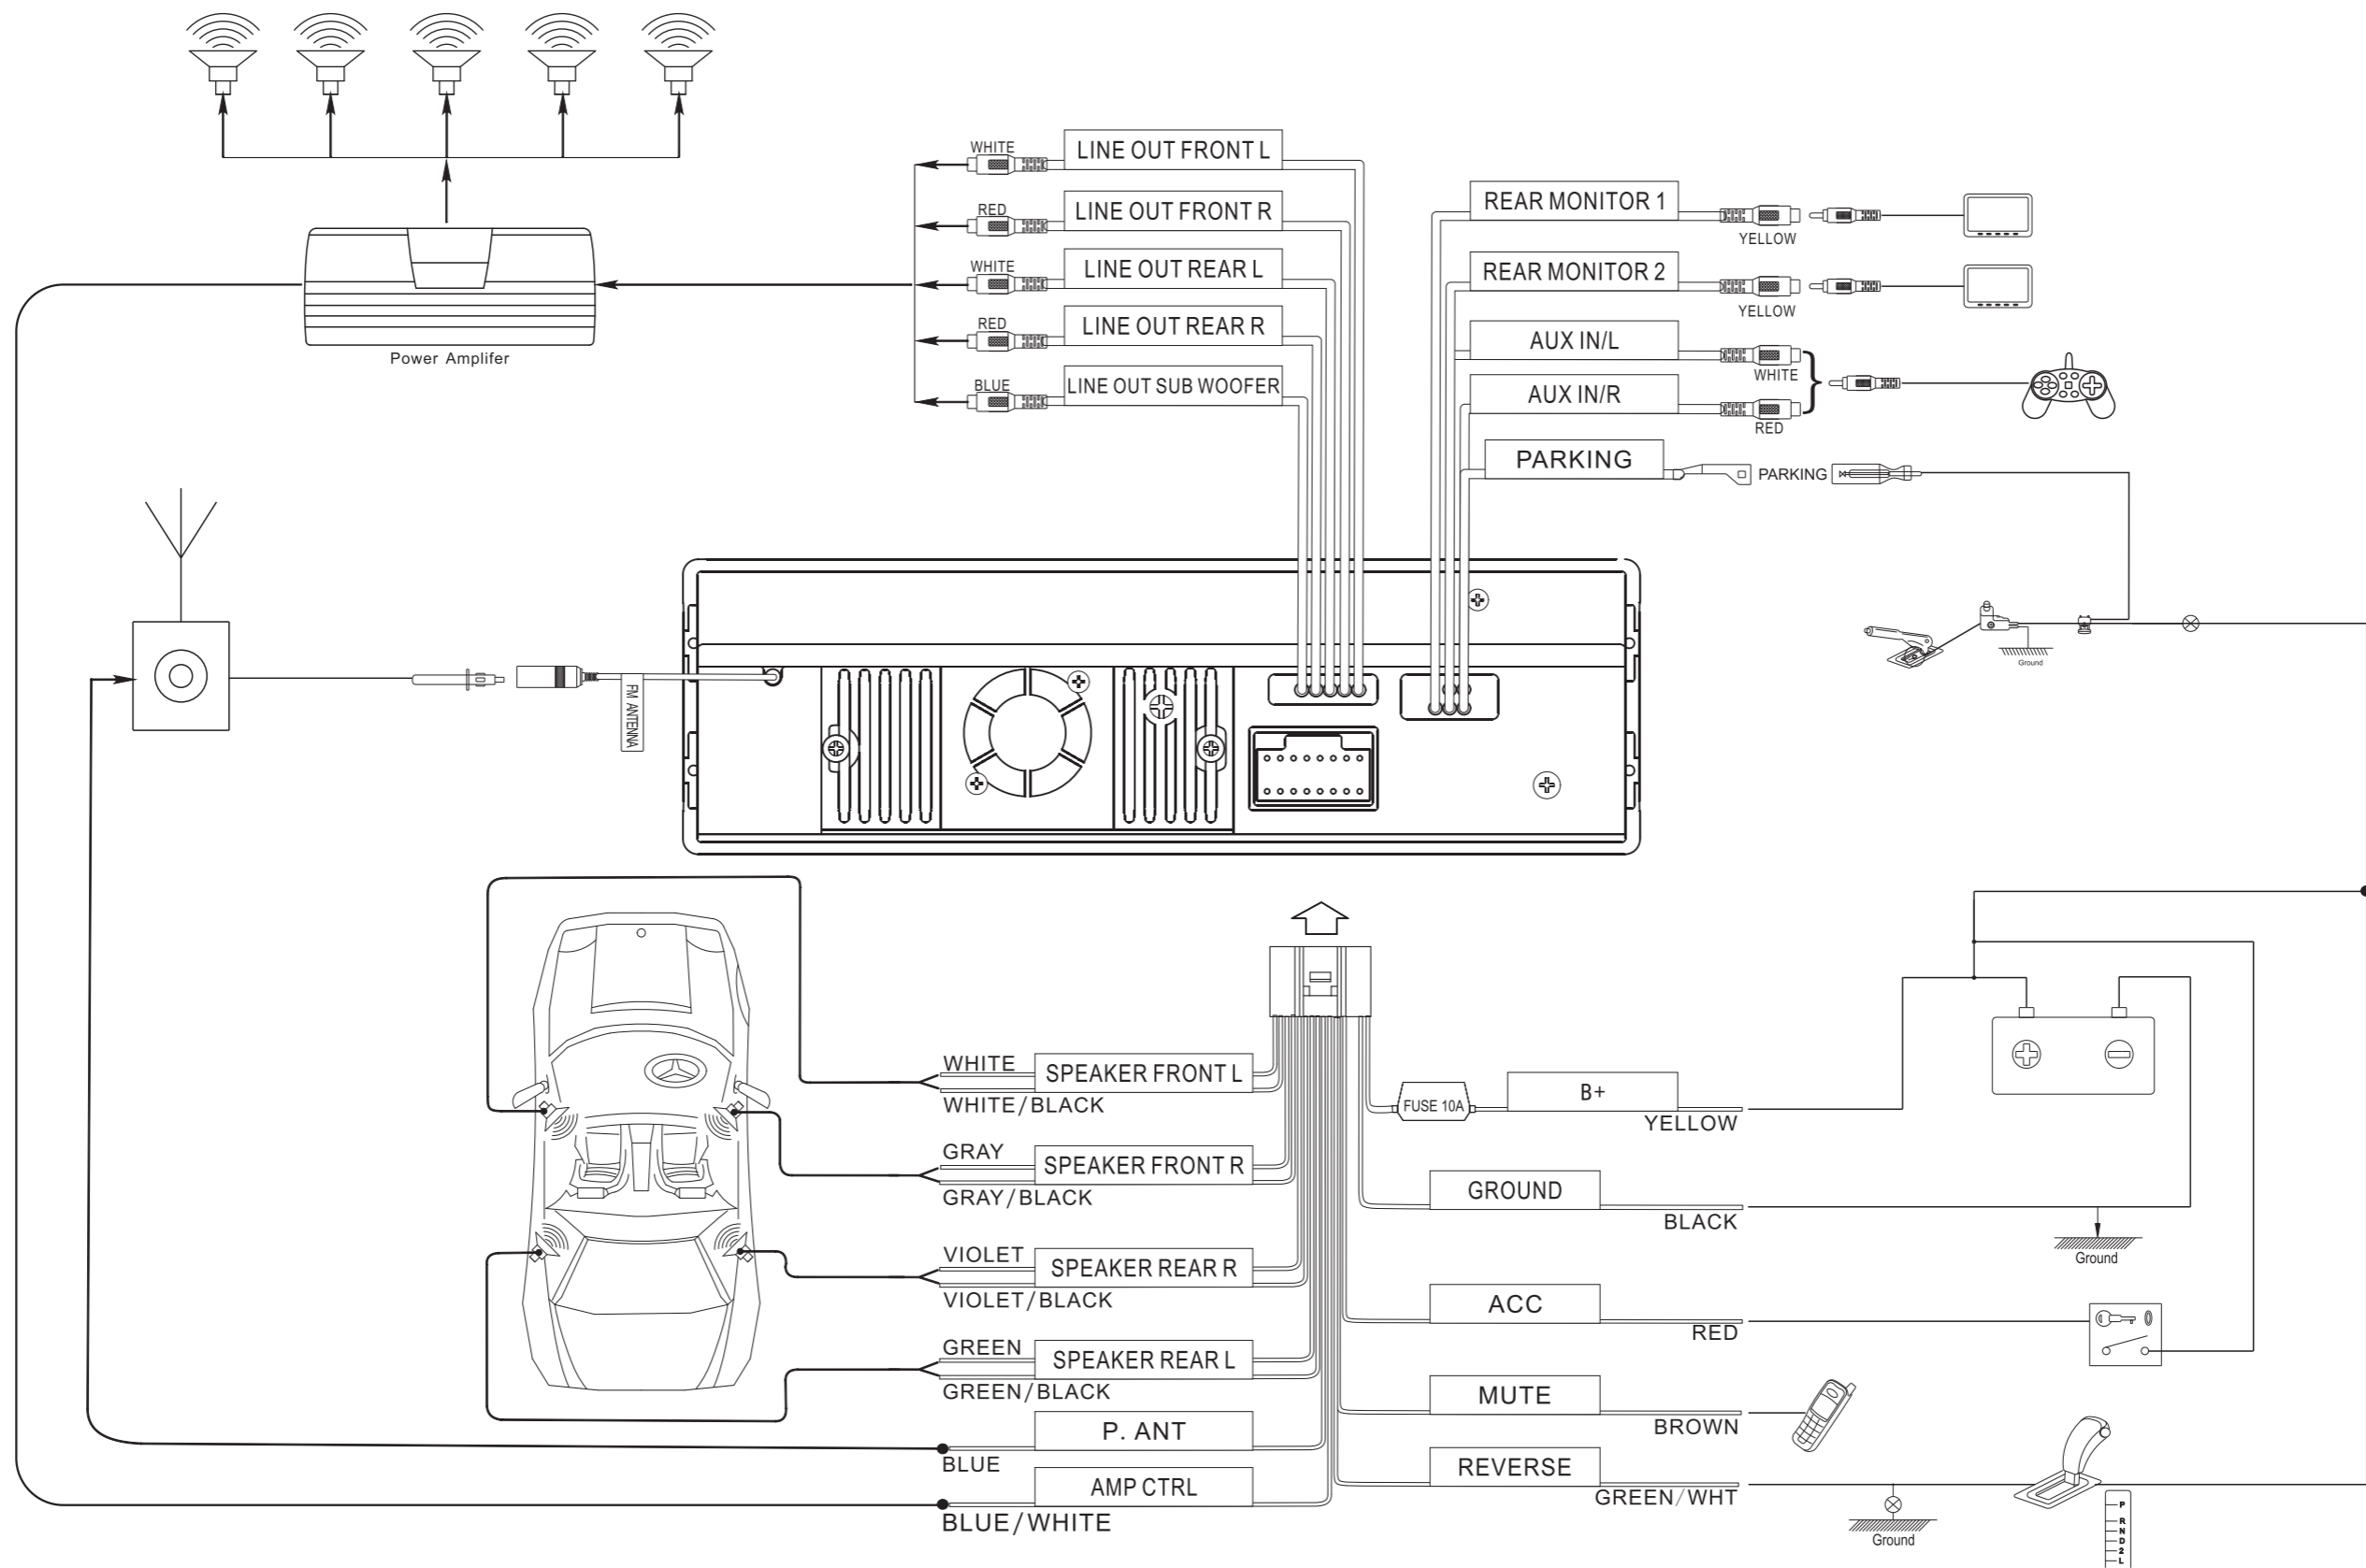

ITS-700W Multimedia Receiver Wiring Diagram

WARNING: Incorrect wiring can cause damage to your equipment and vehicle. Installation by an experienced technician is recommended.