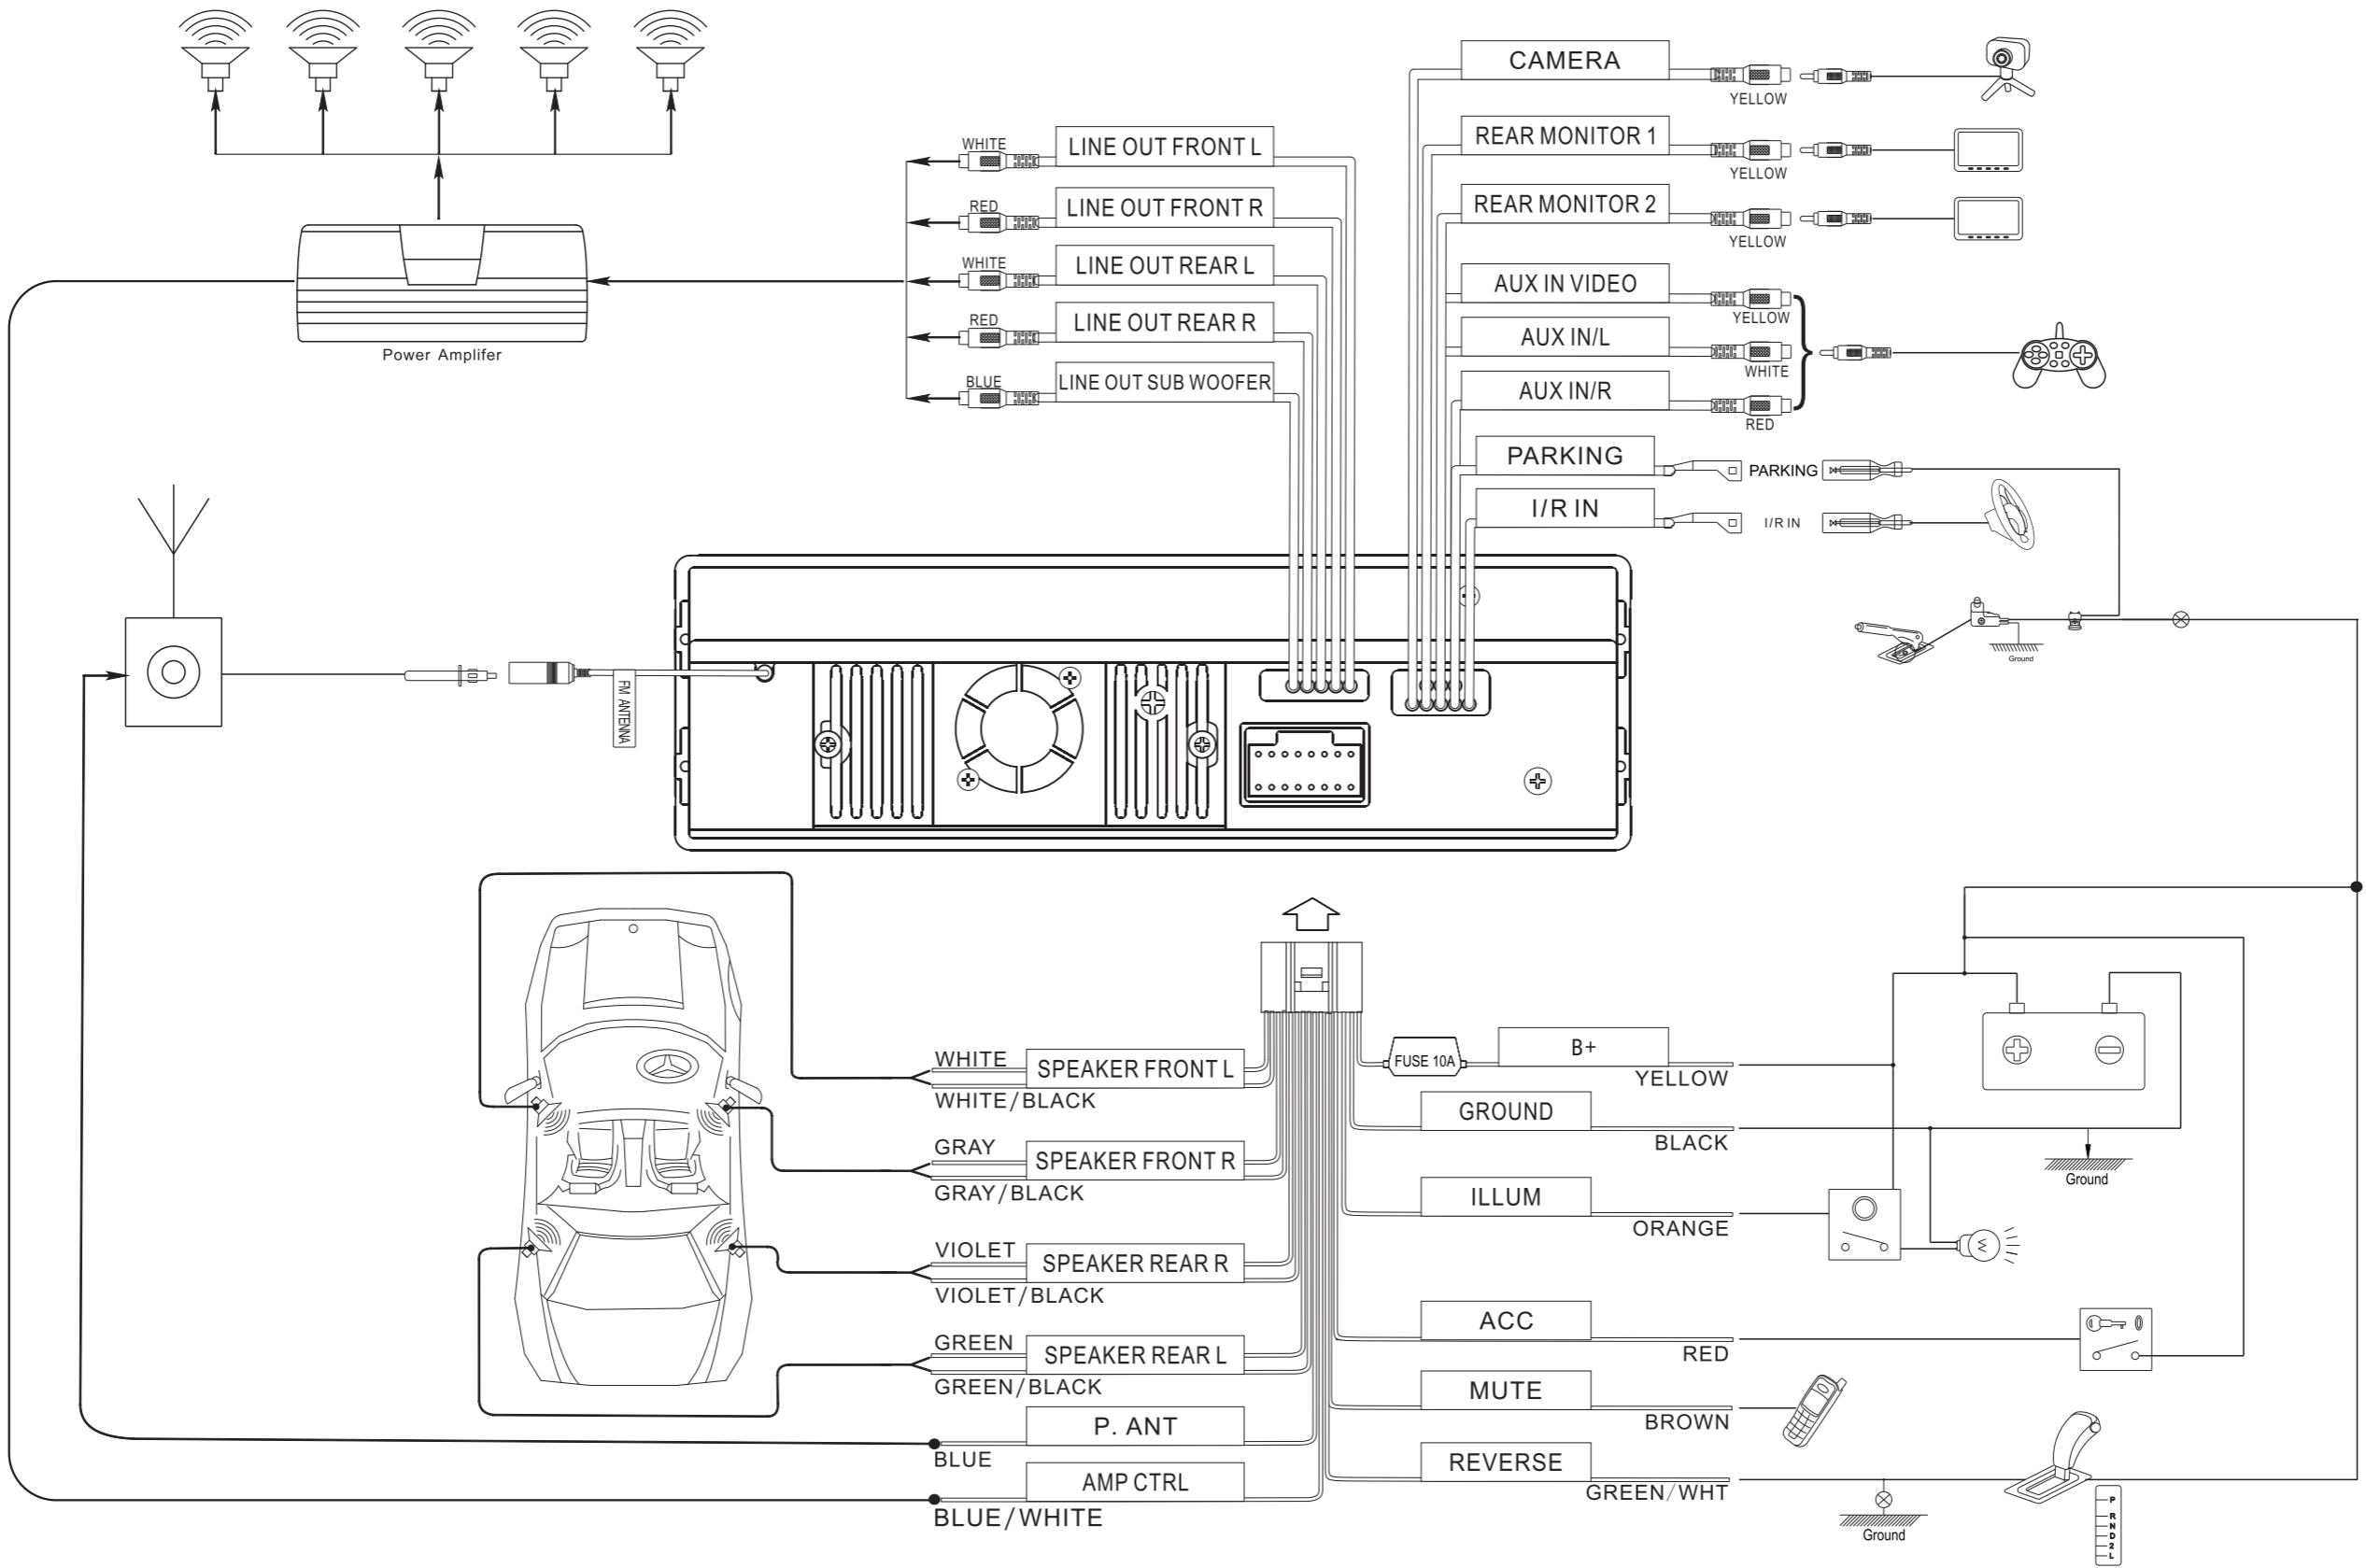

ITS-701W Multimedia Receiver Wiring Diagram

WARNING: Incorrect wiring can cause damage to your equipment and vehicle. Installation by an experienced technician is recommended.