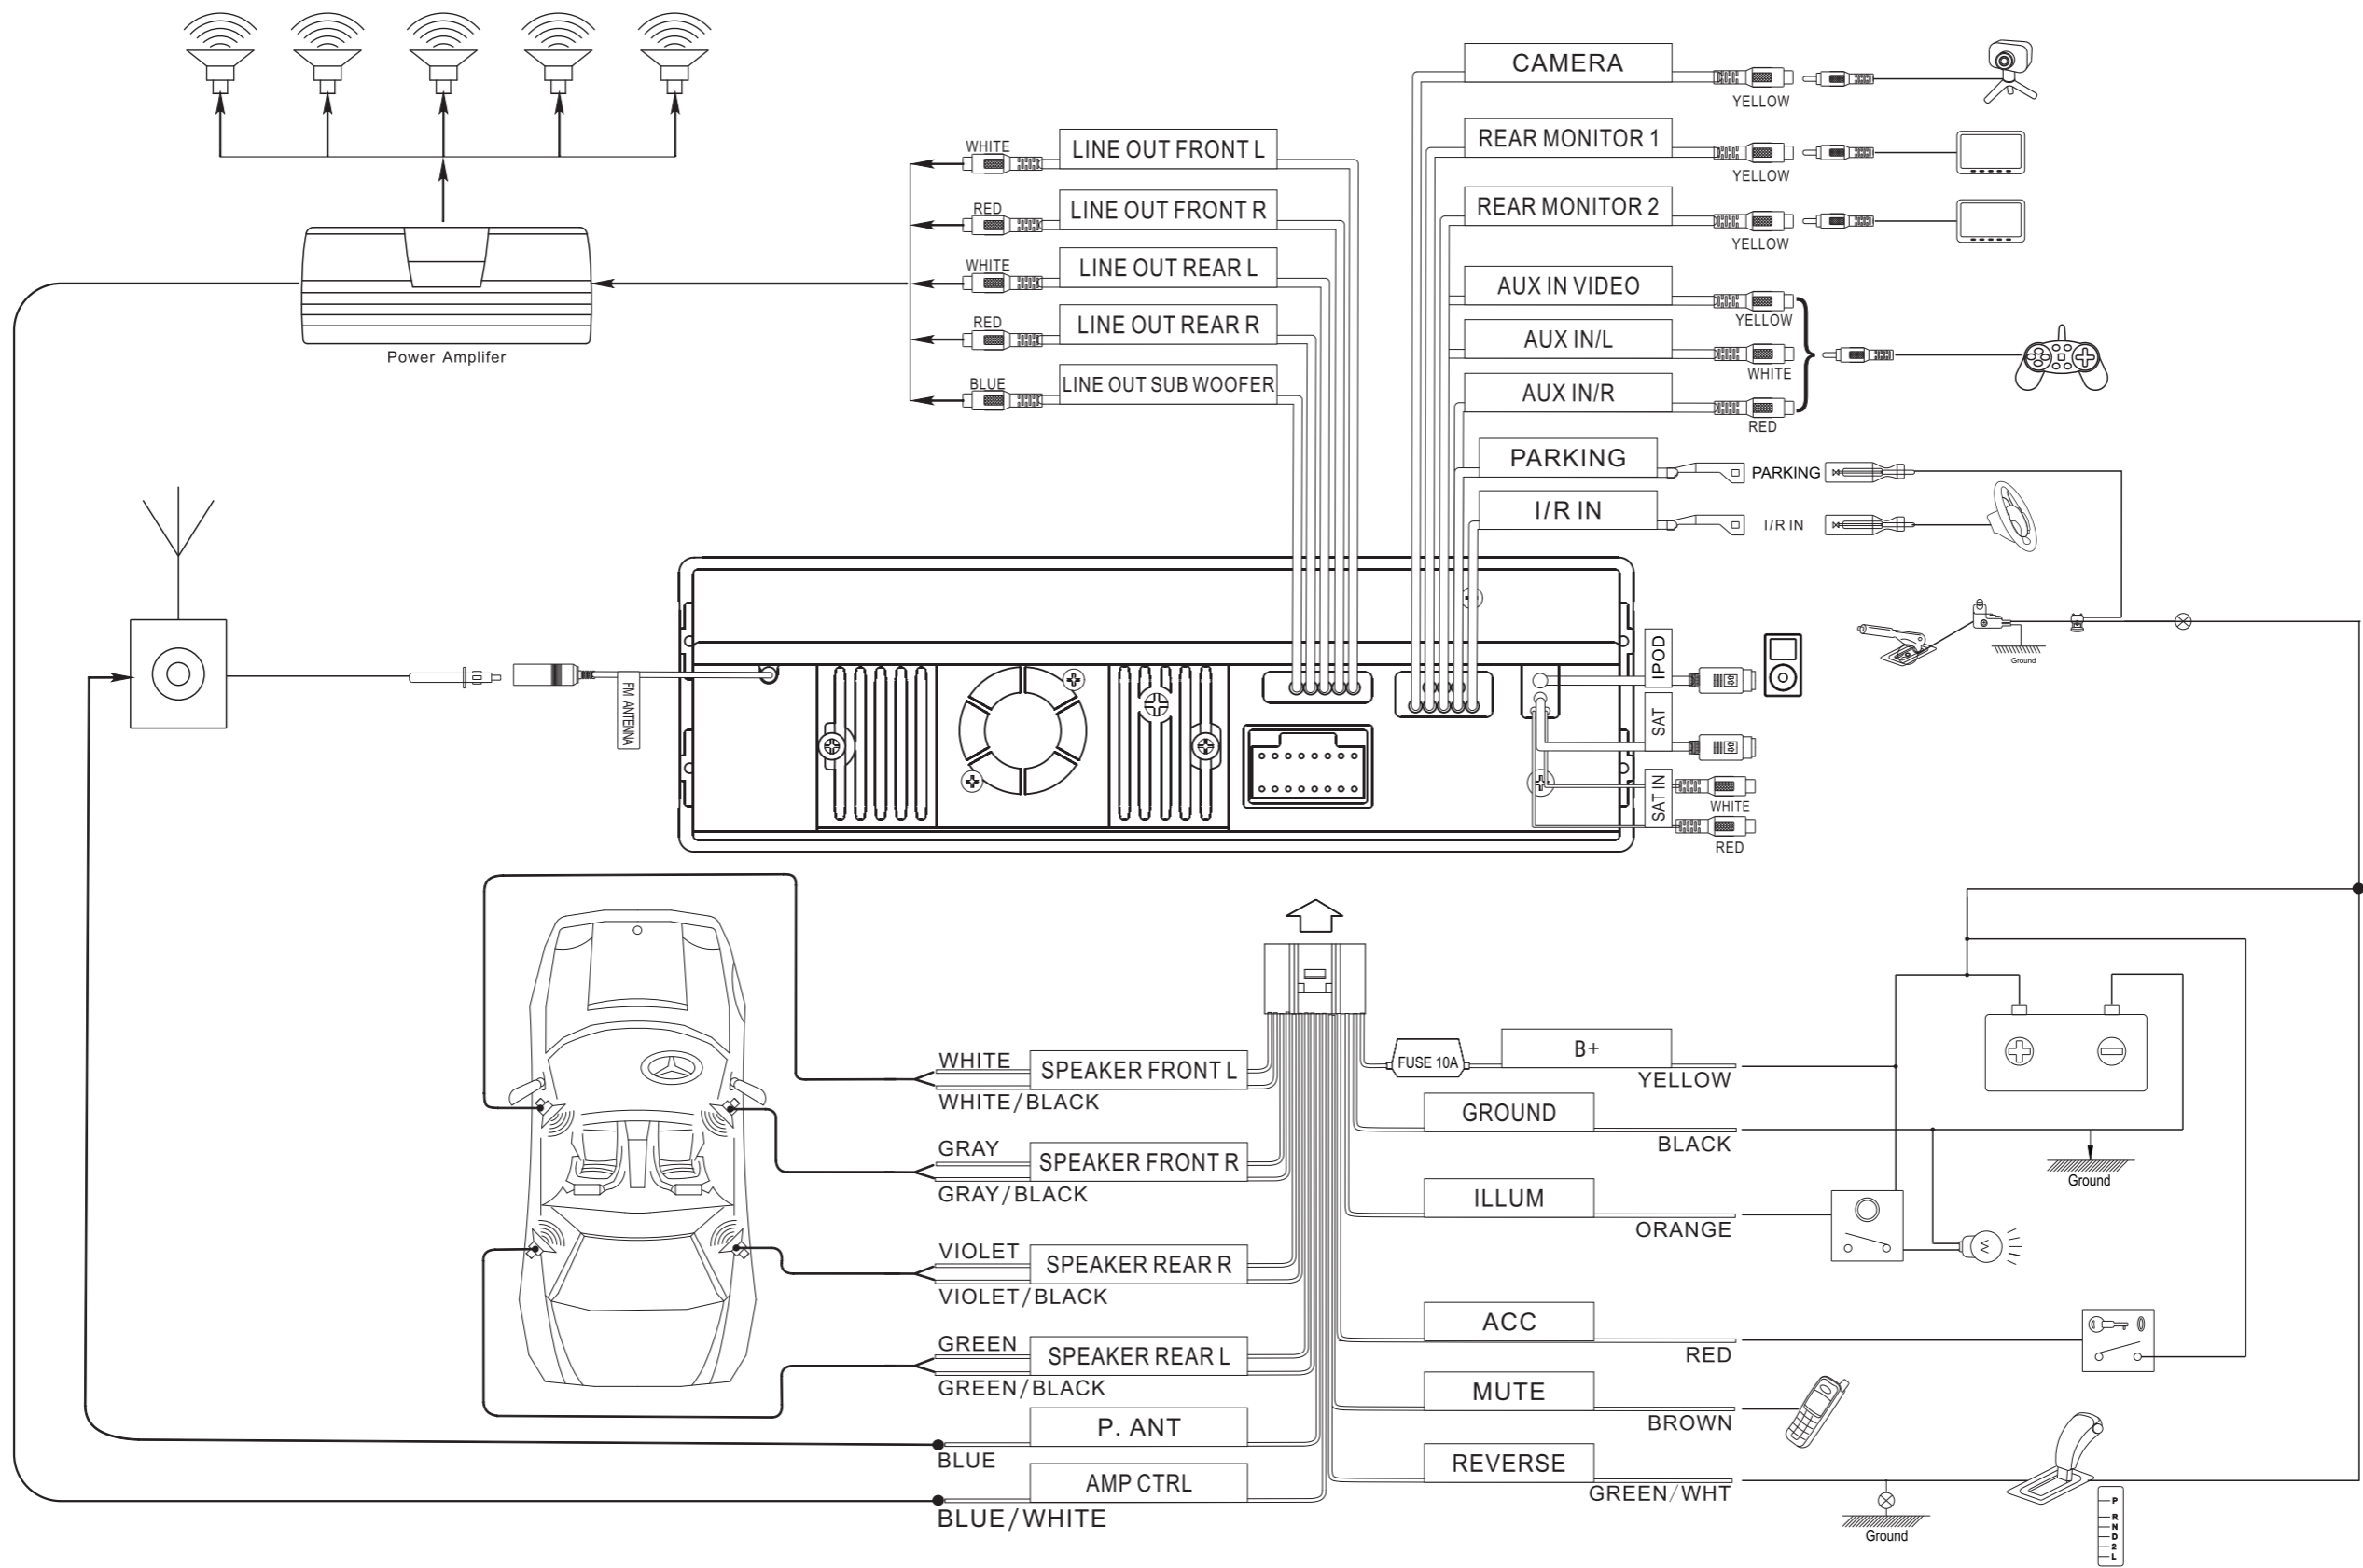

# ITS-702W Multimedia Receiver Wiring Diagram

**WARNING:** Incorrect wiring can cause damage to your equipment and vehicle. Installation by an experienced technician is recommended.