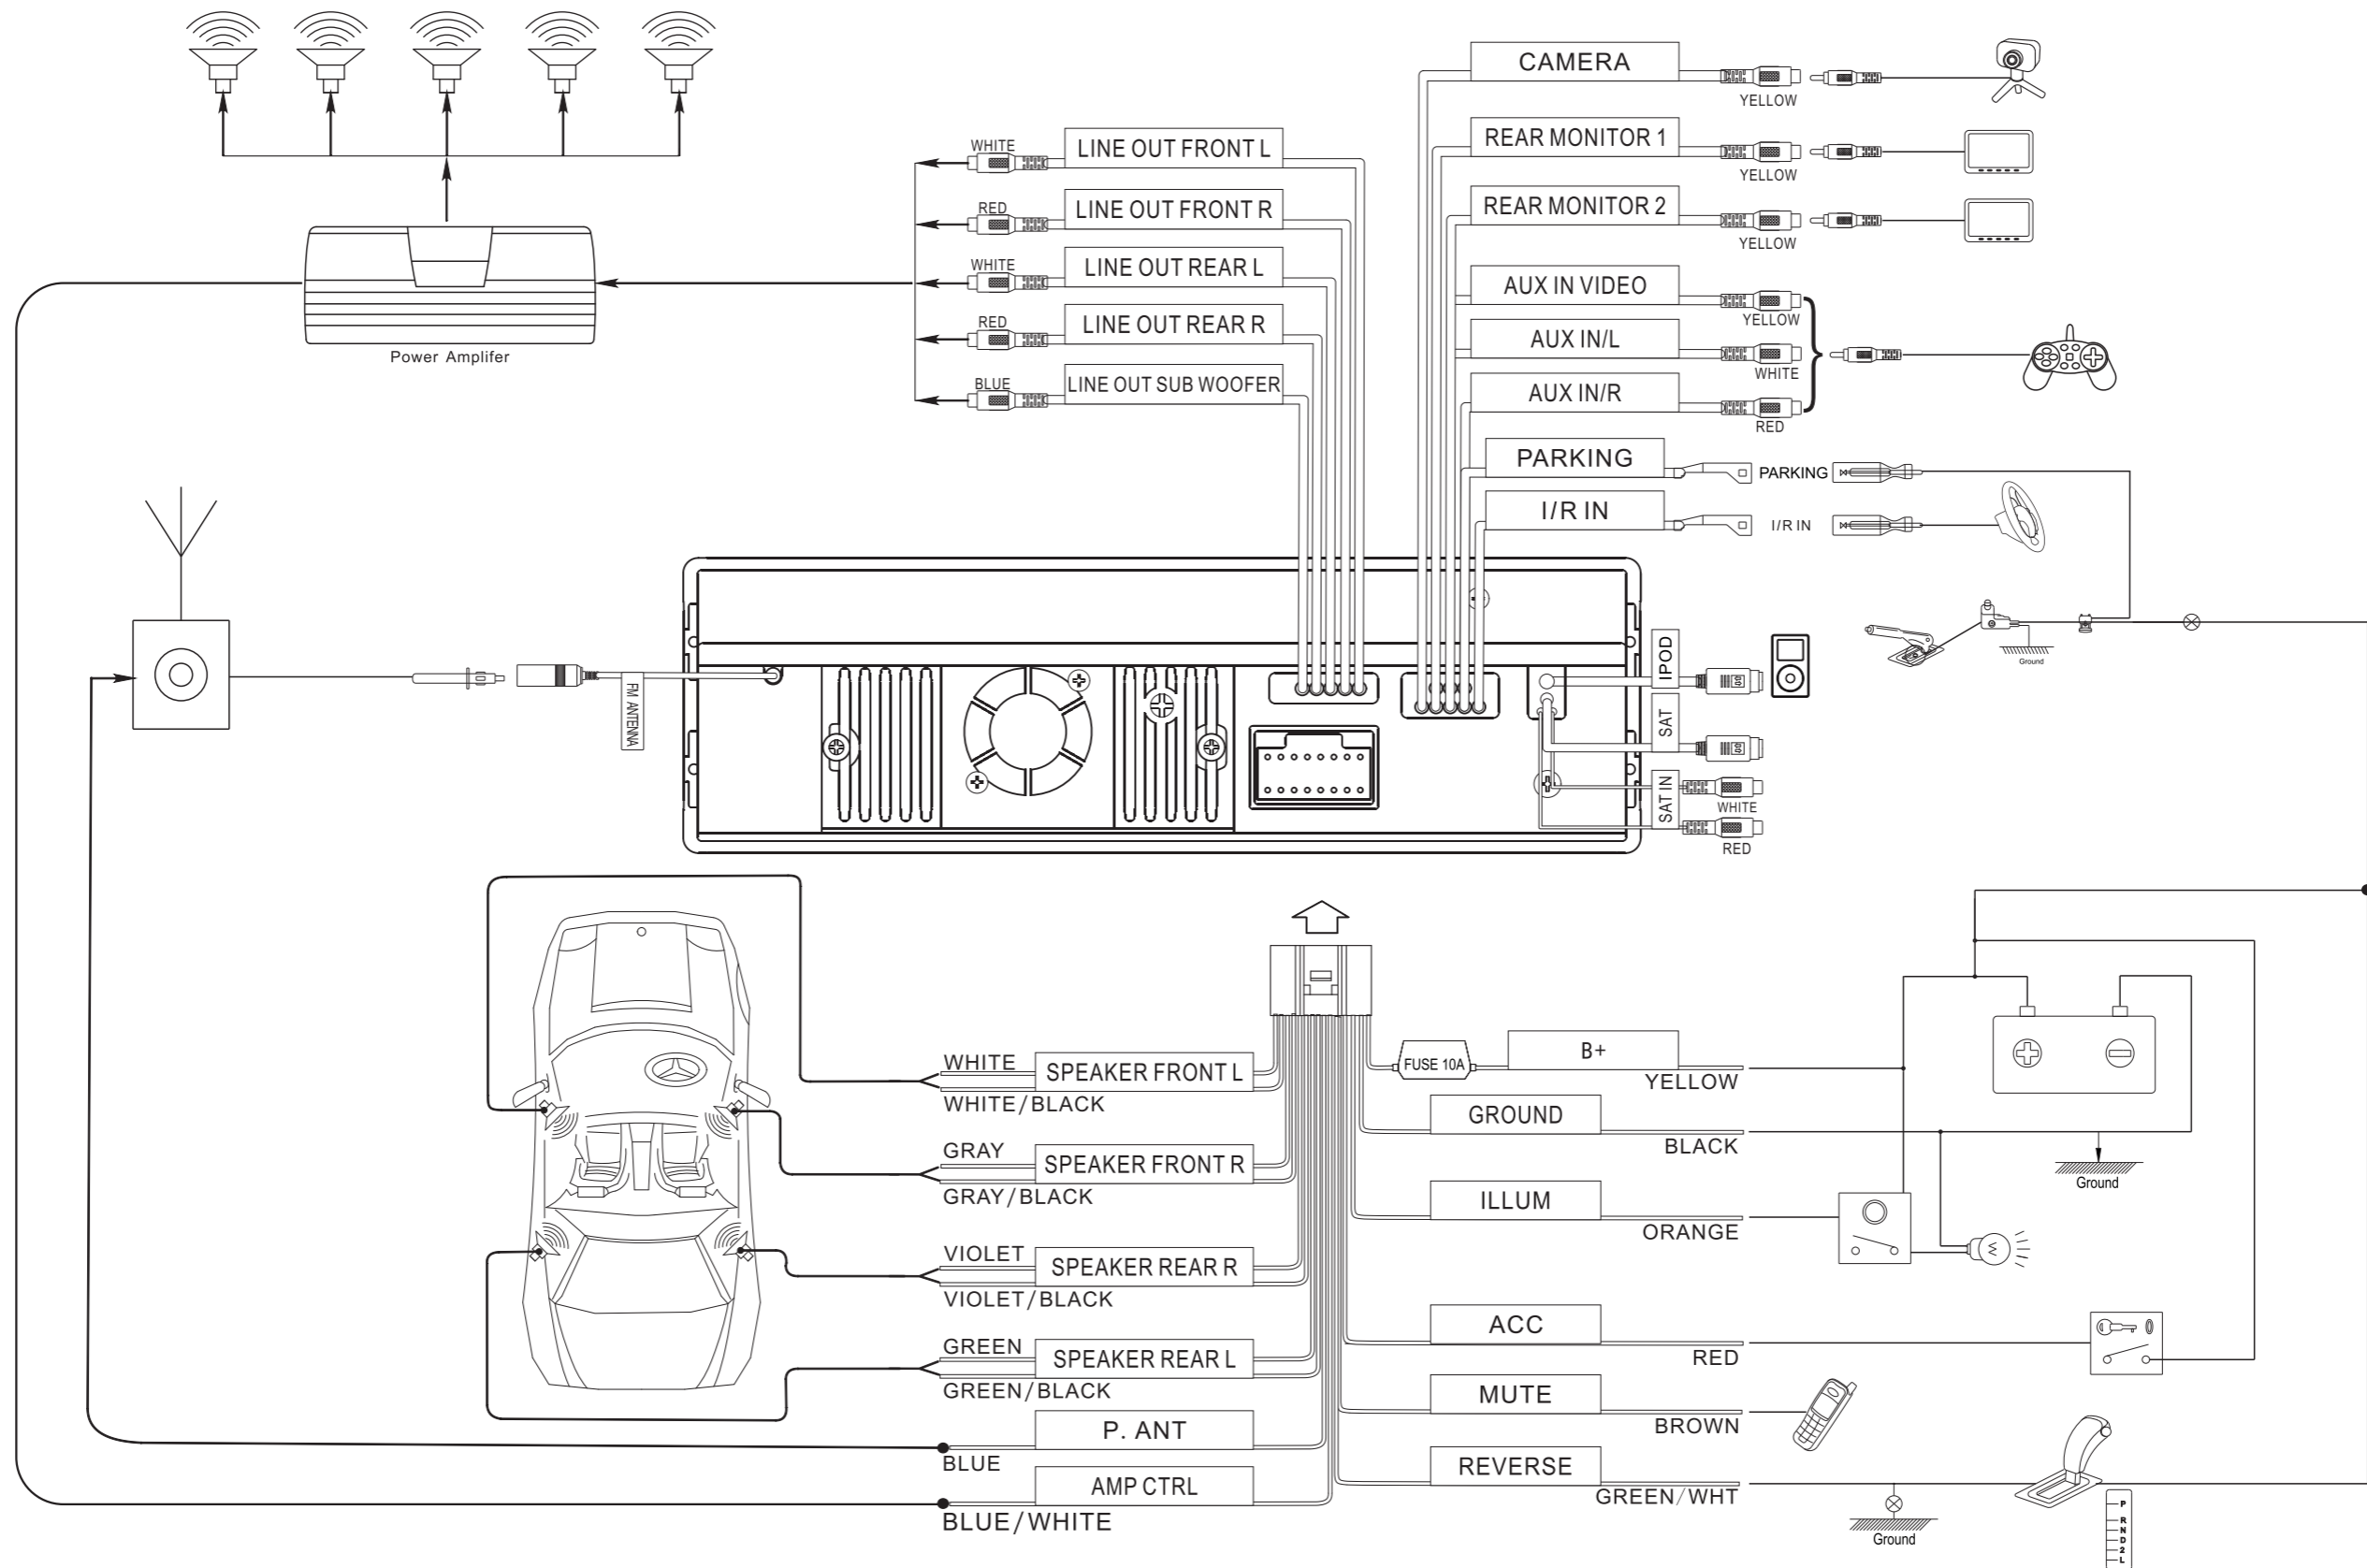

ITS-703W Multimedia Receiver Wiring Diagram

WARNING: Incorrect wiring can cause damage to your equipment and vehicle. Installation by an experienced technician is recommended.