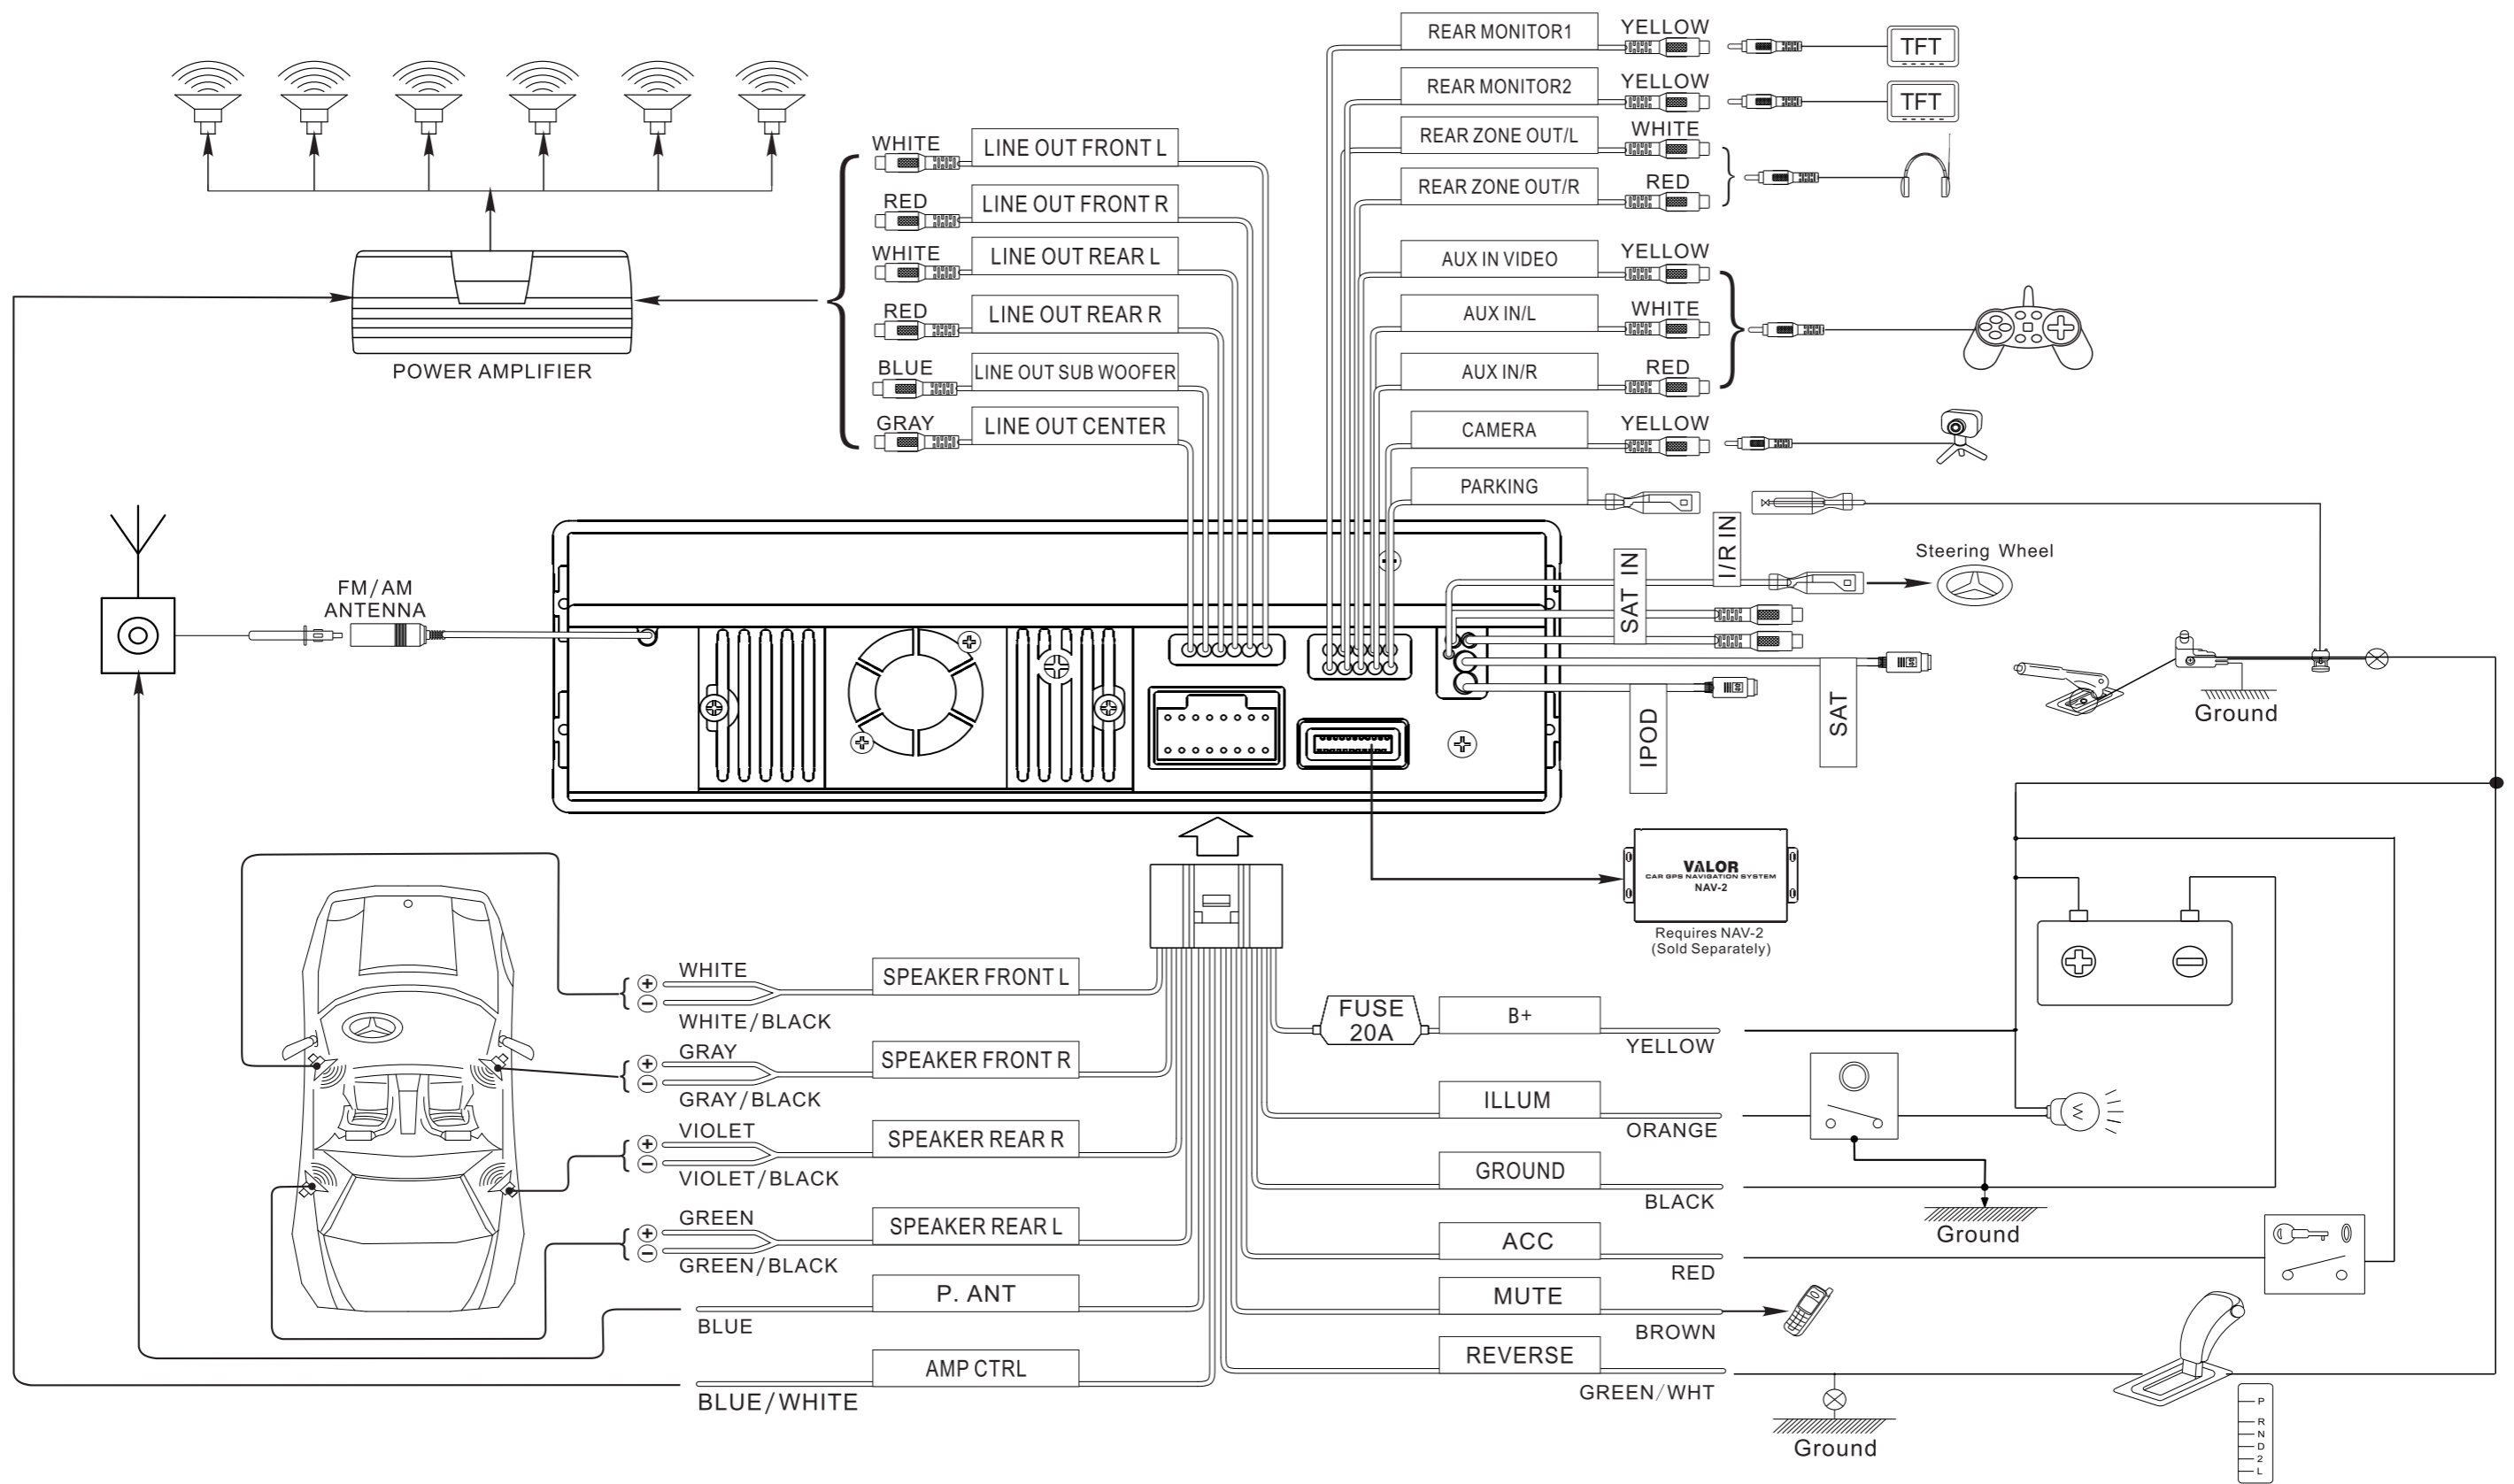

# ITS-710W Multimedia Receiver Wiring Diagram

**WARNING:** Incorrect wiring can cause damage to your equipment and vehicle. Installation by an experienced technician is recommended.